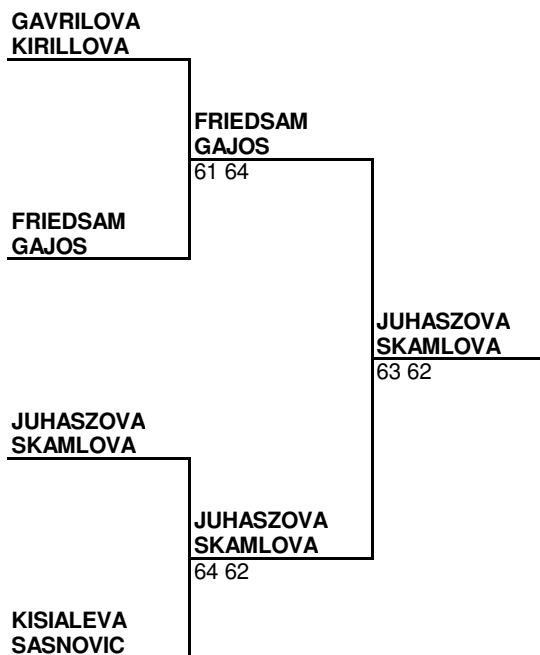

Week of	City, Country	Category	Referee
20/07/2009	Moscow, Russia	16	Marc Hendrickx

Semifinalists   Semifinals   Final   Winners

Acc. Ranking	#	Seeded teams	#	Seeded teams	#	Seeded teams	#	Seeded teams
Rkg Date	1	GAVRILOVA KIRILLOVA	5	KULIBABA RUNCHA	9	FRIEDSAM GAJOS	13	KISIALEVA SASNOVIC
Last DA	2	LEYKINA VINOGRADOVA	6	ECCEL PALMIGIANO	10	BARYSHPOLETS ZANOSIYENKO	14	CURIC VAJDIC
	3	DINU STOICA	7	JAKSIC BULATOVAITE	11	ALLGURIN MILUTINOVIC	15	MENDESOVA SMITKOVA
	4	JUHASZOVA SKAMLOVA	8	NAGODE SRIMPF	12	HUSARIC NOVAKOVIC	16	BOTUSHAROVA HRISTOVA
	#	Alternates	Replacing	#	Alternates	Replacing	Draw date/time: 1907 @ 5.45pm	
	1			5			Last Accepted team	
	2			6			Player representatives	
	3			7			Referee's signature	
	4			8