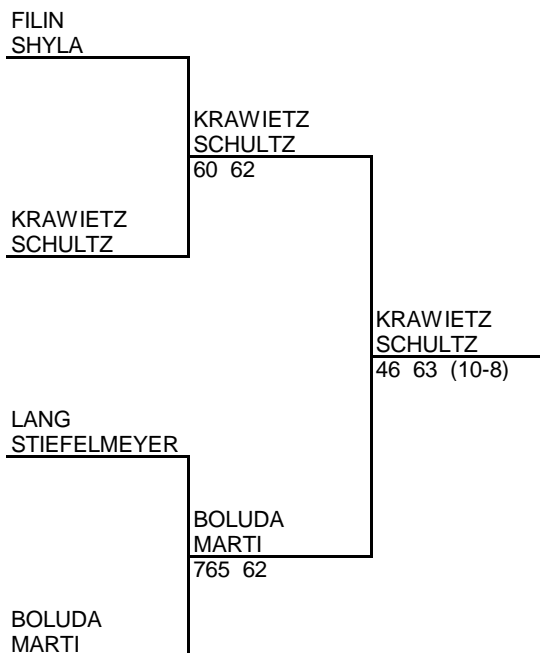

European Championship U16

Tennis Europe Junior Tour

BOYS DOUBLES

MAIN DRAW

Week of 21 July 2008	City, Country Moscow, Russia	Category EJ C	Referee Laszlo Nyiro
-------------------------	---------------------------------	------------------	-------------------------

Semifinalists Semifinals Final Winners

Page 5(5)

Acc. Ranking	#	Seeded teams	#	Seeded teams	#	Seeded teams	#	Seeded teams
Rkg Date	1	BIRYUKOV	5	DZUMHUR	9		13	
Last DA		MUZAEV		SALIBASIC				
	2	BOLUDA MARTI	6	MALYSHEV PUME	10		14	
	3	COLELLA GAIO	7	BRKIC LUPIERI	11		15	
	4	KRAWIETZ SCHULTZ	8	IONESCU PORUMB	12		16	
	#	Alternates	Replacing	#	Alternates	Replacing	Draw date/time: 20 Jul - 21:00	
	1			5			Last Accepted team	
	2			6			Player representatives	
	3			7			Referee's signature	
	4			8			Laszlo Nyiro	