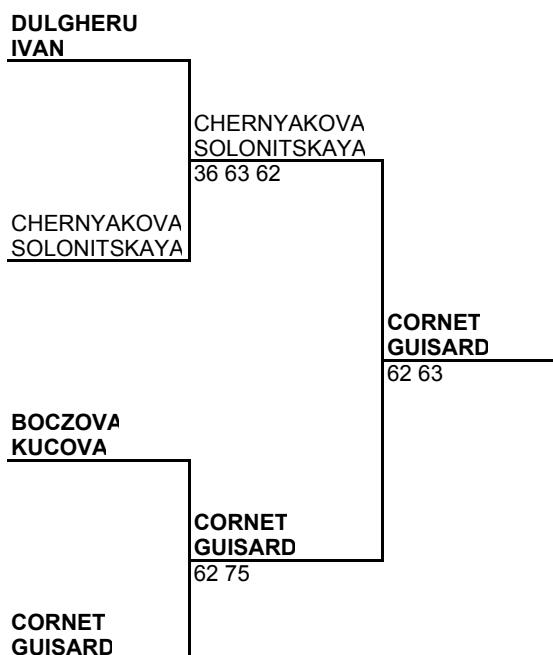

Acc. Ranking	#	Seeded teams	#	Seeded teams	#	Seeded teams	#	Seeded teams	Draw date/time:	12.09.05 17:30
Rkg Date	1	DULGHERU	5	JERITSEVA	9	BELCHEVA	13		Last Accepted team	
Last DA		IVAN		MASKALJUN		YERGINA			Bye	
	2	CORNET	6	KADLECOVA	10	GUERREIRO	14		Player representatives	
		GUISARD		VANKOVA		PEREIRA			MALYARCHIKOVA Aleksandra	
	3	COSTAS	7	PERRIN	11	HELISTEN	14		YERGINA Katerina	
		GABARRUS		RINER		KAUPPILA			Referee's signature	
	4	SECERBEOVIC	8	BOCZOVA	12		14		ROMAIN MARTENS	
		TOMIC		KUCOVA						

Eur.Jun.Ind.Champ.Girls 16&U

European Junior Tour

GIRLS DOUBLES MAIN DRAW

Week of 12.09.2005 City, Country ATHENS,GRE Category G16&U Referee ROMAIN MARTENS

Semifinalists Semifinals Final Winners

Page 5(5)

www.efoa.org.gr